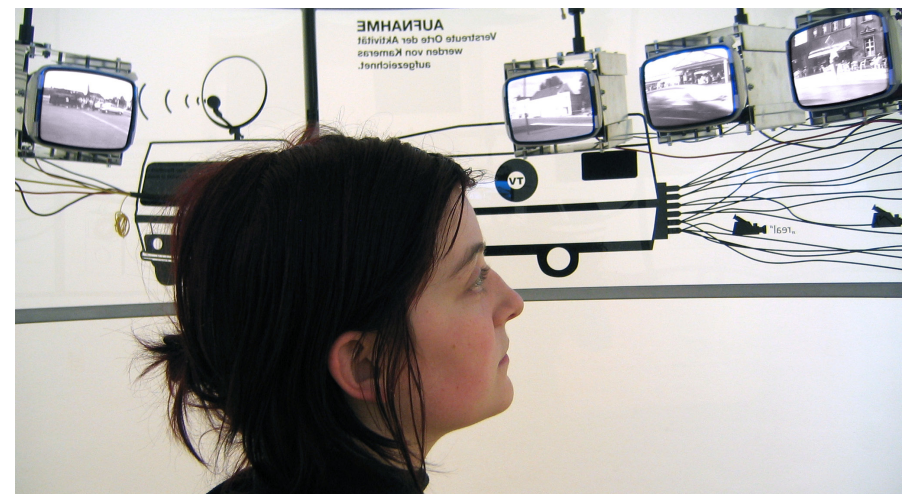

Project

Title TV Stassfurt
Type Installation
Date 09 2005
Client Shrinking Cities
Place Leipzig / Frankfurt, Germany

Performance

Conception
Media Installation
Construction

Cooperators

Raumtaktik / Conception
Agata Kurecki / Graphics

Stassfurt was once home to the largest TV manufacturer in the GDR, but today, it is a city without a centre. As a result of potash mining, a 200-hectare expanse that ran diagonally through Stassfurt's Old Town sank seven meters into the ground: Town Hall, church and historic buildings all had to be demolished.

Together with the architects of raumtaktik, visomat inc. developed the installation TV Stassfurt, which captures television images from the city's scattered "sites of activity" and focuses them on the observer.

Can a city centre be created or at least simulated through this type of medial consolidation ?