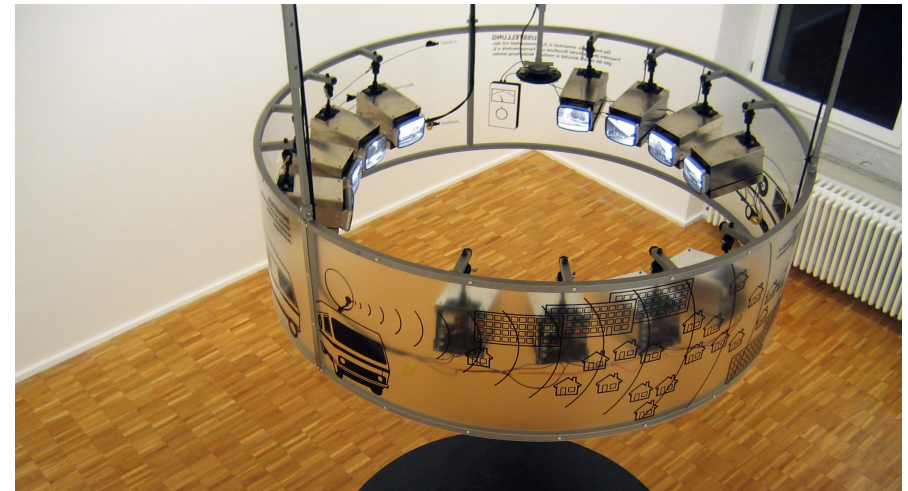

Project

Title TV Stassfurt
Type Installation
Date 09 2005
Client Shrinking Cities
Place Leipzig / Frankfurt, Germany

Performance

Conception
Media Installation
Construction

Cooperators

Raumtaktik / Conception
Agata Kurecki / Graphics

Stassfurt was once home to the largest TV manufacturer in the GDR, but today, it is a city without a centre. As a result of potash mining, a 200-hectare expanse that ran diagonally through Stassfurt's Old Town sank seven meters into the ground: Town Hall, church and historic buildings all had to be demolished.

Together with the architects of raumtaktik, visomat inc. developed the installation TV Stassfurt, which captures television images from the city's scattered "sites of activity" and focuses them on the observer.

Can a city centre be created or at least simulated through this type of medial consolidation ?